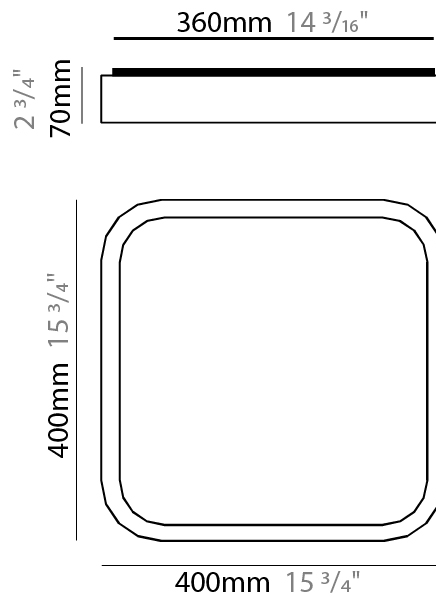

NATURE SURFACE

D112018-

base number   Color
Temperature

PROJECT	_____
TYPE	_____
SPECIFIER	_____
QUANTITY	_____
DATE	_____

1. To build a product code in our configurator select the specify button on the base model # product page
2. To build a manual product code on this datasheet choose from the options listed below in blue font and add the suffix to the base model #

GENERAL

Series: Nature
Brand: Ole
Division: Design
Mounting Type: Surface
Mounting Location: Ceiling
Subcategory: Ambient

PHYSICAL

Shape: Square
Length (mm): 400
Length (in): 15 3/4
Width (mm): 400
Width (in): 15 3/4
Height (mm): 70
Height (in): 2 3/4
Light Distribution: Direct
Diffuser: PMMA - Opal
Fixture Finish: OAK
Fixture Material: Metal / Wood

ELECTRICAL

Lamp Type: LED
Input Wattage (W): 25
Dimming: Non-Dimmable / 0-10V Dimming
Driver Included: Yes
Driver Location: Integrated
Driver Type: Constant Current - Universal
Driver Class: Class 2
Input Voltage (V): 120 - 277
Constant Current (MA): 700

LED

Color Temperature (°K): 3000 / 4000
Max. Delivered Lumen (lm): 1057 / 1106
CRI: >80 CRI
Lamp Life (hrs): 50000

OPTICAL

RATINGS AND CERTIFICATIONS

Certified By: Certified for North American Standards
IP rating: IP20